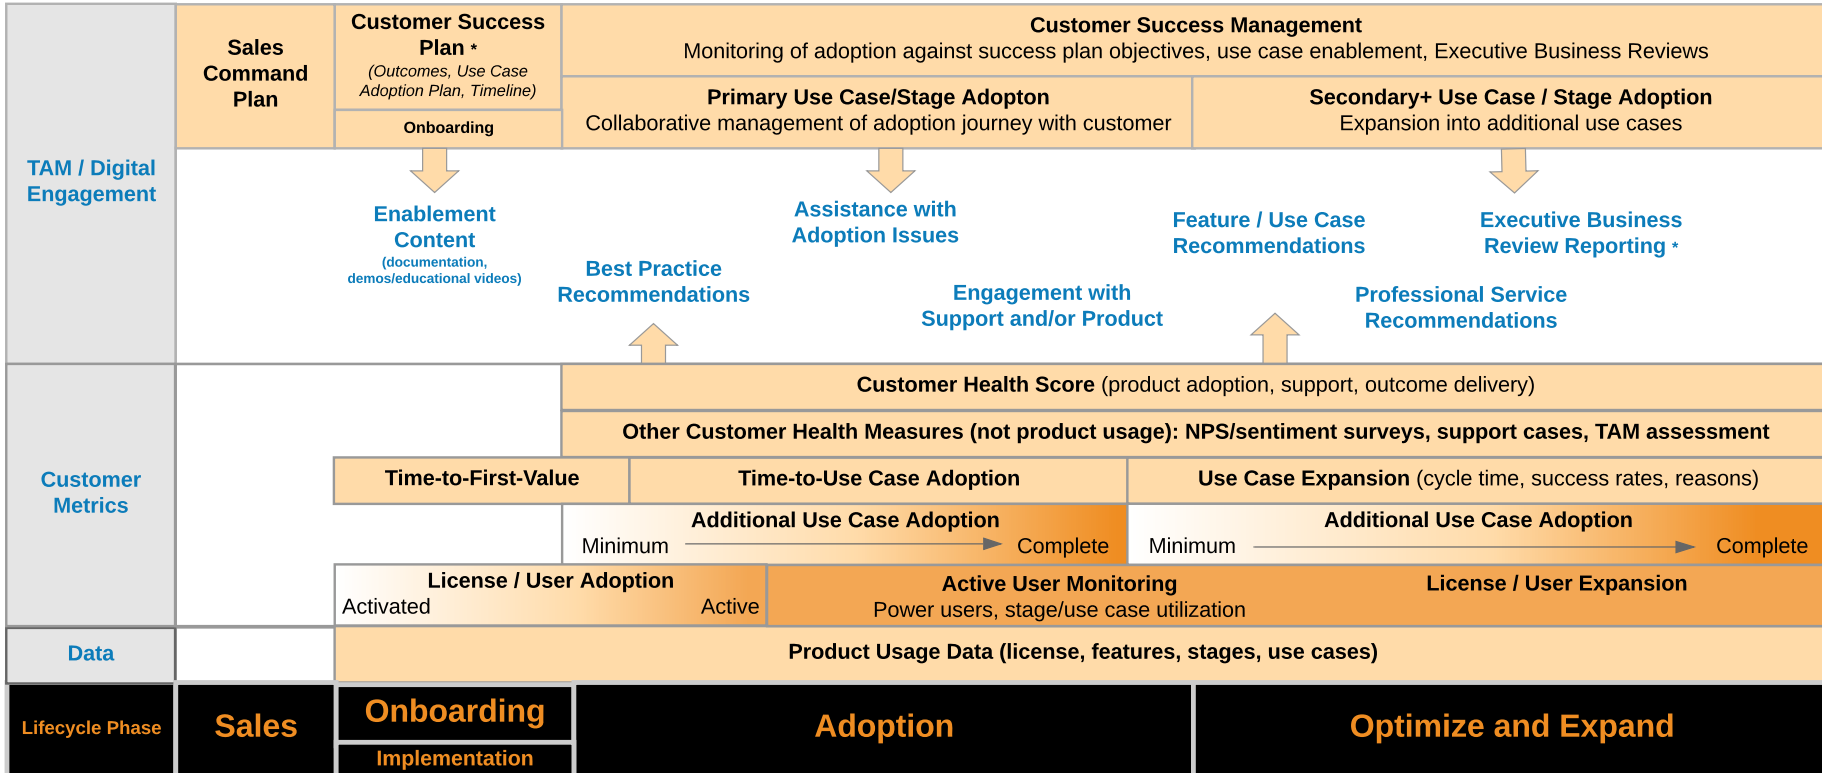

Product Usage Data Helps GitLab Drive Successful Platform Adoption and Deliver to Business Outcomes

* Success Plans and Executive Business Reviews apply when TAMs are assigned