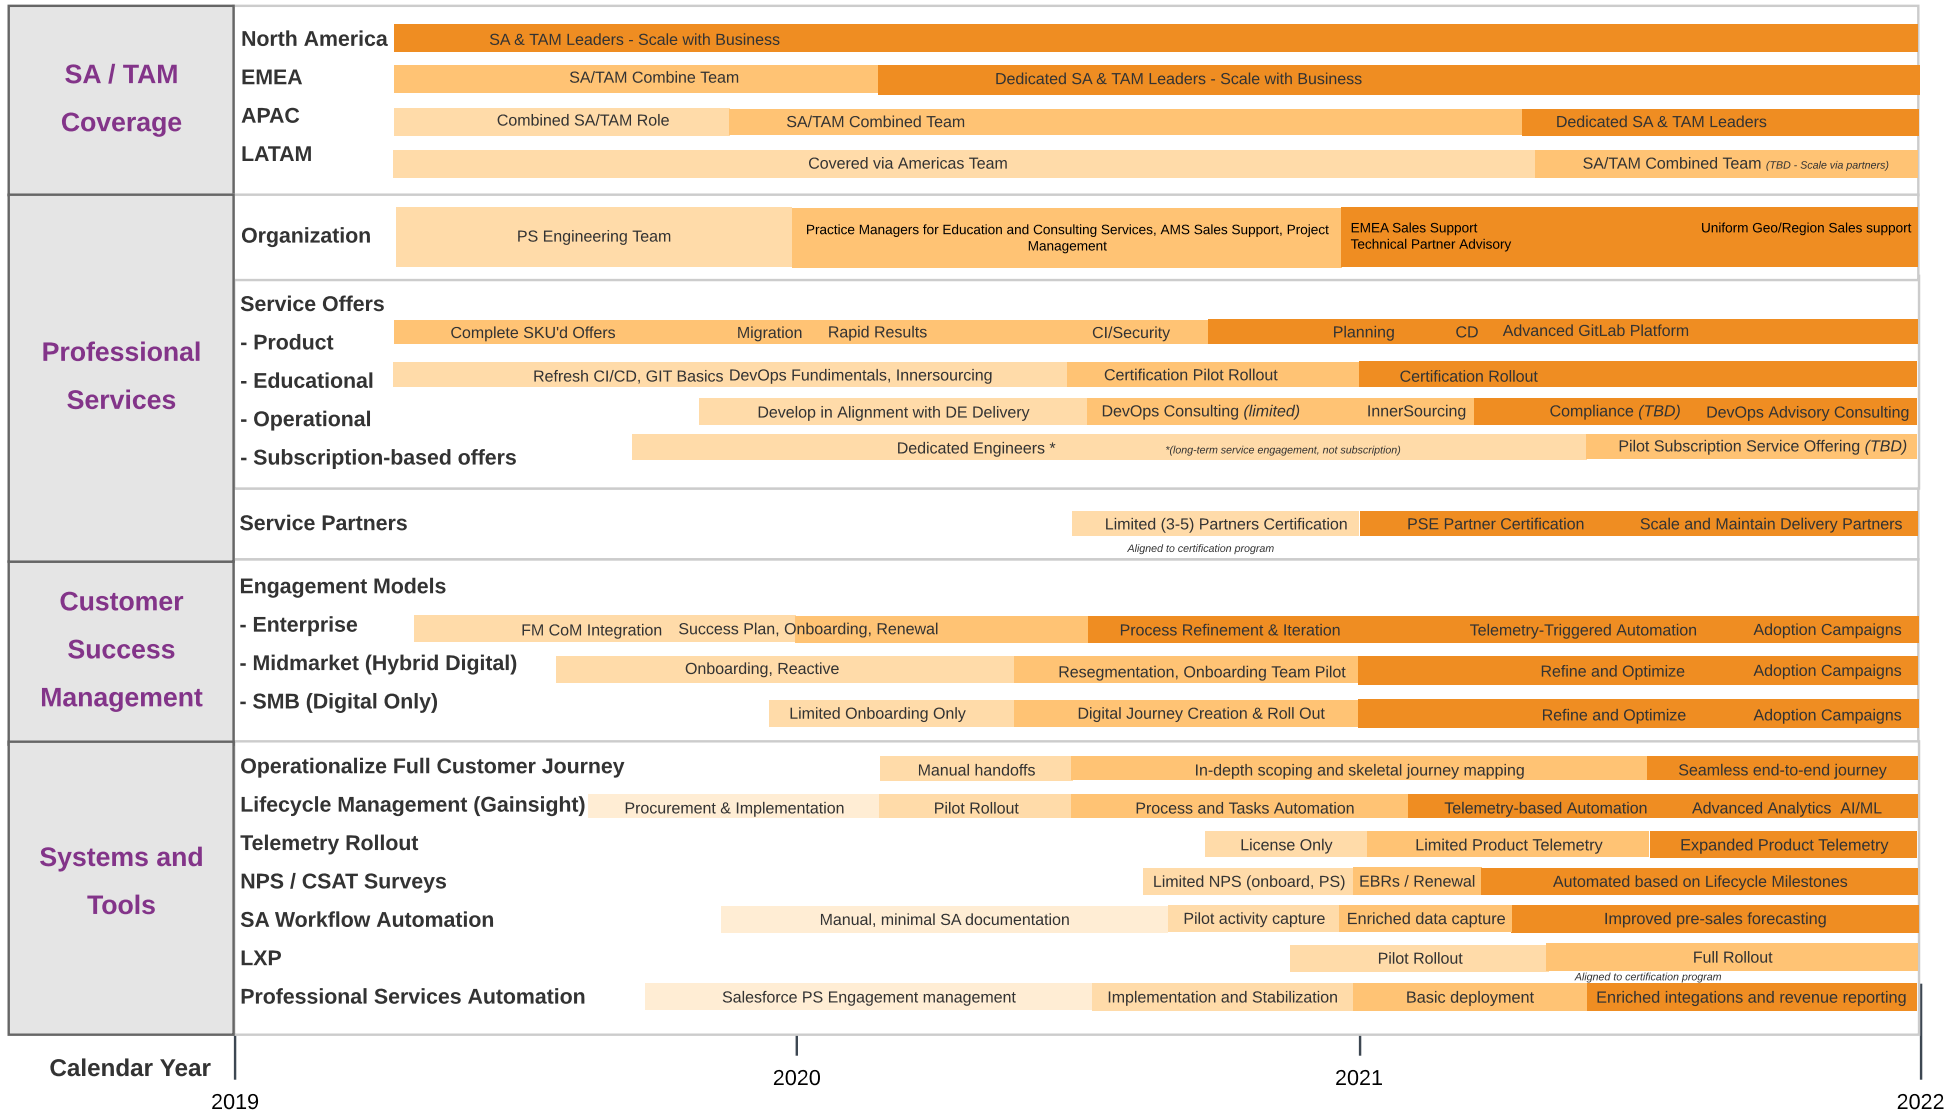

GitLab Capabilities Roadmap

Calendar Year

2019

2020

2021

2022